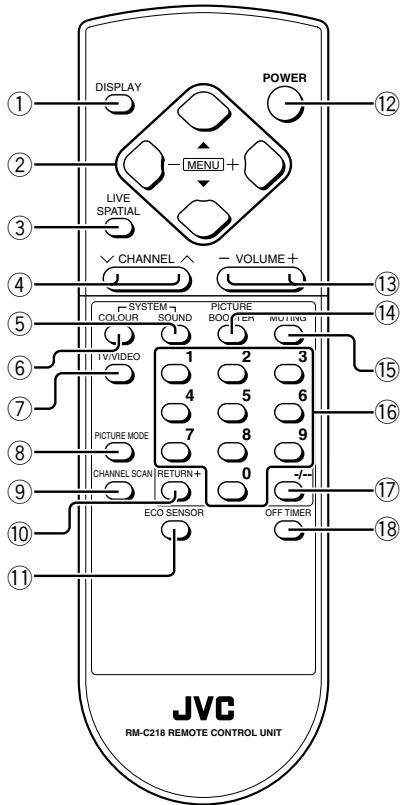

## Locations

### Locations of remote control buttons

- |   |                        |           |
|---|------------------------|-----------|
| ① | DISPLAY button         | p.18      |
| ② | MENU buttons           |           |
|   | • MENU ▲/▼ buttons     |           |
|   | • MENU -/+ buttons     |           |
| ③ | LIVE SPATIAL button    | p.16      |
| ④ | CHANNEL ∇/▲ buttons    | p.12      |
| ⑤ | SOUND SYSTEM button    | p.15      |
| ⑥ | COLOUR SYSTEM button   | p.15      |
| ⑦ | TV/VIDEO button        | p.14      |
| ⑧ | PICTURE MODE button    | p.15      |
| ⑨ | CHANNEL SCAN button    | p.19      |
| ⑩ | RETURN + button        | p.20      |
| ⑪ | ECO SENSOR button      | p.19      |
| ⑫ | POWER button           | p.6,12,13 |
| ⑬ | VOLUME -/+ buttons     | p.13      |
| ⑭ | PICTURE BOOSTER button | p.17      |
| ⑮ | MUTING button          | p.16      |
| ⑯ | Number buttons         | p.12      |
| ⑰ | -/- button             | p.12      |
| ⑱ | OFF TIMER button       | p.18      |

### Locations of front panel buttons and lamps

- |   |                       |        |
|---|-----------------------|--------|
| ① | MENU buttons          | p.24   |
|   | • MENU button         |        |
|   | • MENU -/+ buttons    |        |
| ② | CHANNEL ∇/▲ buttons   | p.13   |
| ③ | VOLUME -/+ buttons    | p.13   |
| ④ | ECO sensor            |        |
| ⑤ | Remote control sensor |        |
| ⑥ | ON TIMER lamp         | p.21   |
| ⑦ | POWER lamp            | p.6,13 |
| ⑧ | Main power button     | p.6,13 |