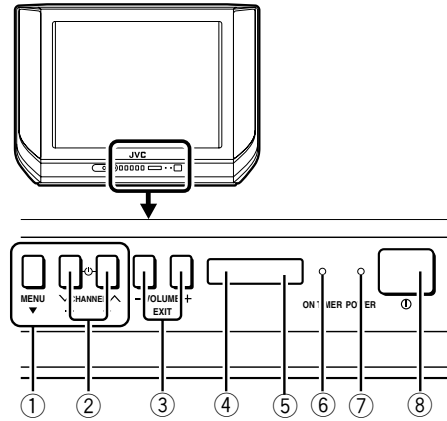

### Locations of remote control buttons

- |   |                        |           |
|---|------------------------|-----------|
| ① | DISPLAY button         | p.18      |
| ② | MENU buttons           |           |
|   | • MENU ▲/▼ buttons     |           |
|   | • MENU -/+ buttons     |           |
| ③ | LIVE SPATIAL button    | p.16      |
| ④ | CHANNEL ∇/▲ buttons    | p.12      |
| ⑤ | SOUND SYSTEM button    | p.15      |
| ⑥ | COLOUR SYSTEM button   | p.15      |
| ⑦ | TV/VIDEO button        | p.14      |
| ⑧ | PICTURE MODE button    | p.15      |
| ⑨ | CHANNEL SCAN button    | p.19      |
| ⑩ | RETURN + button        | p.20      |
| ⑪ | ECO SENSOR button      | p.19      |
| ⑫ | POWER button           | p.6,12,13 |
| ⑬ | VOLUME -/+ buttons     | p.13      |
| ⑭ | PICTURE BOOSTER button | p.17      |
| ⑮ | MUTING button          | p.16      |
| ⑯ | Number buttons         | p.12      |
| ⑰ | -/- button             | p.12      |
| ⑱ | OFF TIMER button       | p.18      |

### Locations of front panel buttons and lamps

- |   |                       |        |
|---|-----------------------|--------|
| ① | MENU buttons          | p.24   |
|   | • MENU button         |        |
|   | • MENU -/+ buttons    |        |
| ② | CHANNEL ∇/▲ buttons   | p.13   |
| ③ | VOLUME -/+ buttons    | p.13   |
| ④ | ECO sensor            |        |
| ⑤ | Remote control sensor |        |
| ⑥ | ON TIMER lamp         | p.21   |
| ⑦ | POWER lamp            | p.6,13 |
| ⑧ | Main power button     | p.6,13 |